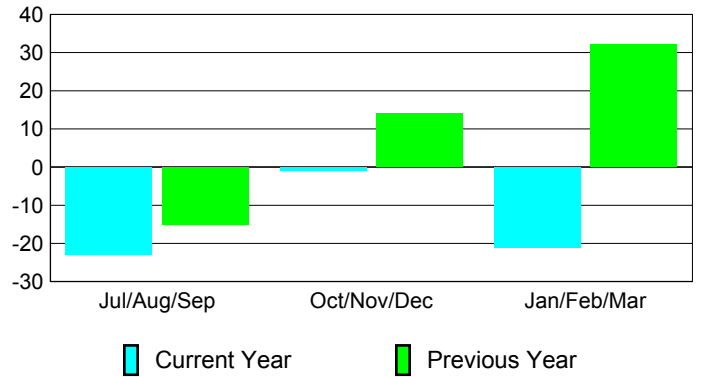

Club Results 2008-2009

Goal, New, Dropped, Gain/Loss

MEMBERSHIP

Membership Results 2008-2009

Membership 2007-2008

Month	Net Memb Goal	Actual New Memb	Actual Dropped Memb	Gain/Loss of Memb	Gain/Loss of Memb
Jul/Aug/Sep	5	41	-64	-23	-15
Oct/Nov/Dec	6	27	-28	-1	14
Jan/Feb/Mar	5	39	-60	-21	32
Totals	16	107	-152	-45	31

Membership Results 2008-2009

Goal, New, Dropped, Gain/Loss

Comparison of Club Gain/Loss

Current Year Compared to the Previous Year

Comparison of Membership Gain/Loss

Current Year Compared to the Previous Year

YTD Status Quo Clubs 2008-2009

Status Quo Clubs Compared to Status Quo Members

Gender Comparison 2008-2009