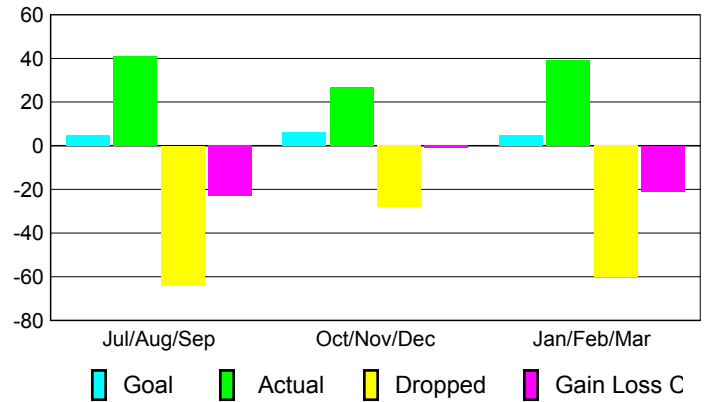

2008-2009 GMT Quarterly Report for District (or Undistricted) **District 17 O**

GMT: **Kenneth C Schwols**

Location: **KANSAS**

GMT CA: **1 & 2**

CLUBS

Club Results 2008-2009

Clubs 2007-2008

Month	New Club Goal	Actual New Clubs	Actual Dropped Clubs	Gain/Loss of Clubs	Gain/Loss of Clubs
Jul/Aug/Sep	0	0	0	0	0
Oct/Nov/Dec	1	0	0	0	0
Jan/Feb/Mar	0	0	0	0	0
Totals	1	0	0	0	0

Club Results 2008-2009

Goal, New, Dropped, Gain/Loss

MEMBERSHIP

Membership Results 2008-2009

Membership 2007-2008

Month	Net Memb Goal	Actual New Memb	Actual Dropped Memb	Gain/Loss of Memb	Gain/Loss of Memb
Jul/Aug/Sep	5	41	-64	-23	-15
Oct/Nov/Dec	6	27	-28	-1	14
Jan/Feb/Mar	5	39	-60	-21	32
Totals	16	107	-152	-45	31

Membership Results 2008-2009

Goal, New, Dropped, Gain/Loss

Comparison of Club Gain/Loss

Current Year Compared to the Previous Year

Comparison of Membership Gain/Loss

Current Year Compared to the Previous Year