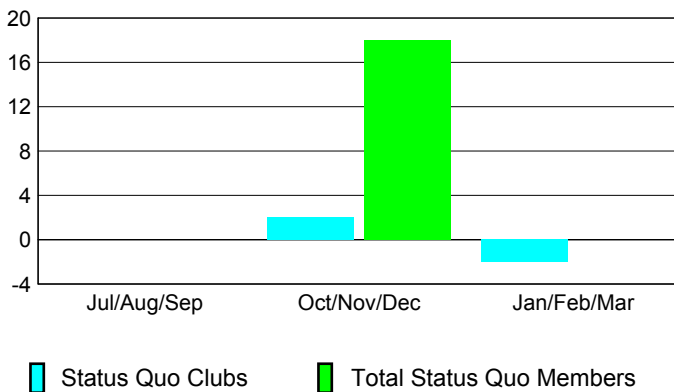

Club Results 2008-2009

Goal, New, Dropped, Gain/Loss

MEMBERSHIP

Membership Results 2008-2009

Membership 2007-2008

Month	Net Memb Goal	Actual New Memb	Actual Dropped Memb	Gain/Loss of Memb	Gain/Loss of Memb
Jul/Aug/Sep	5	41	-64	-23	-15
Oct/Nov/Dec	6	27	-28	-1	14
Jan/Feb/Mar	5	39	-60	-21	32
Totals	16	107	-152	-45	31

Membership Results 2008-2009

Goal, New, Dropped, Gain/Loss

Comparison of Club Gain/Loss

Current Year Compared to the Previous Year

Comparison of Membership Gain/Loss

Current Year Compared to the Previous Year

YTD Status Quo Clubs 2008-2009

Status Quo Clubs Compared to Status Quo Members

Gender Comparison 2008-2009