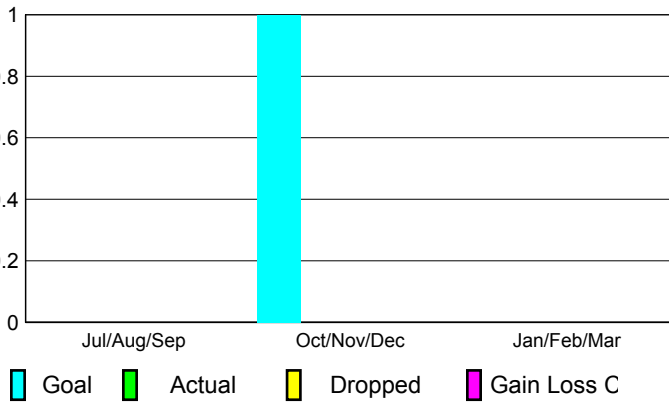

2008-2009 GMT Quarterly Report for District (or Undistricted) **District 17 O**

GMT: **Kenneth C Schwols**

Location: **KANSAS**

GMT CA: **1 & 2**

CLUBS

Club Results 2008-2009

Clubs 2007-2008

Month	New Club Goal	Actual New Clubs	Actual Dropped Clubs	Gain/Loss of Clubs	Gain/Loss of Clubs
Jul/Aug/Sep	0	0	0	0	0
Oct/Nov/Dec	1	0	0	0	0
Jan/Feb/Mar	0	0	0	0	0
Totals	1	0	0	0	0

Club Results 2008-2009

Goal, New, Dropped, Gain/Loss

MEMBERSHIP

Membership Results 2008-2009

Membership 2007-2008

Month	Net Memb Goal	Actual New Memb	Actual Dropped Memb	Gain/Loss of Memb	Gain/Loss of Memb
Jul/Aug/Sep	5	41	-64	-23	-15
Oct/Nov/Dec	6	27	-28	-1	14
Jan/Feb/Mar	5	39	-60	-21	32
Totals	16	107	-152	-45	31